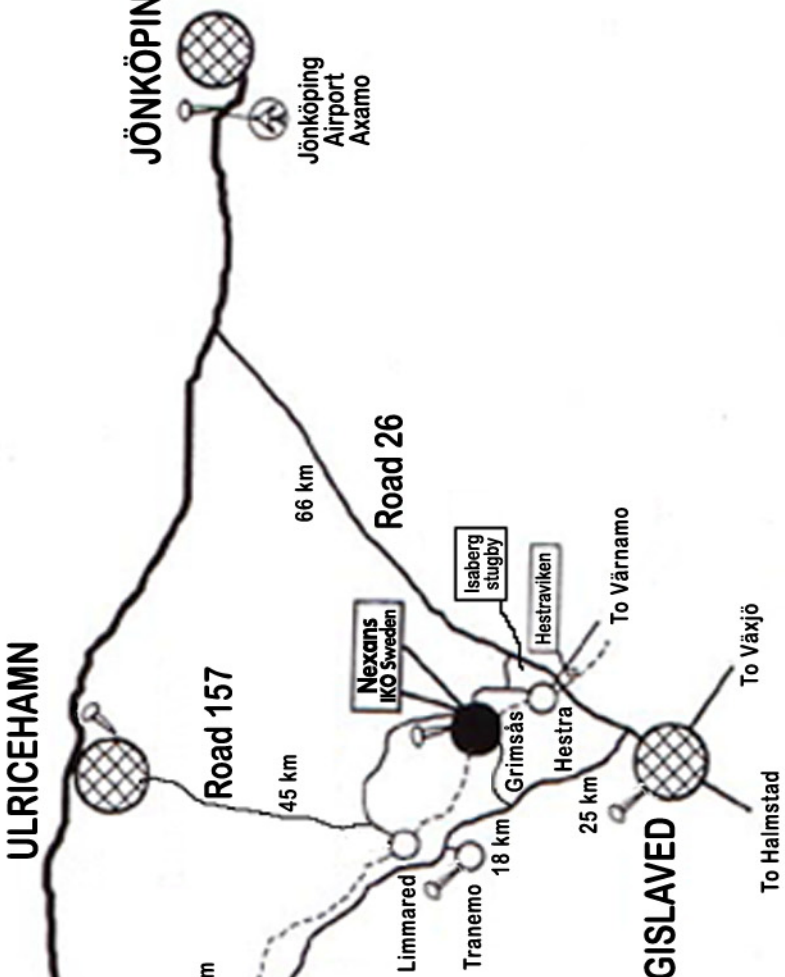

GÖTEBORG

20 km
Göteborg Airport
Landvetter

Road 40

BORÅS

Road 27

Road 157

ULRICEHAMN

Road 26

JÖNKÖPING

Jönköping Airport
Axamo

railway

road

city

village

distance mark

40 km

45 km

66 km

18 km

25 km

Nexans
IKO Sweden

Isaberg
stugby

Hestraviken

To Värnamo

To Växjö

To Halmstad

Limnared

Tranemo

Grimsås

Hestra